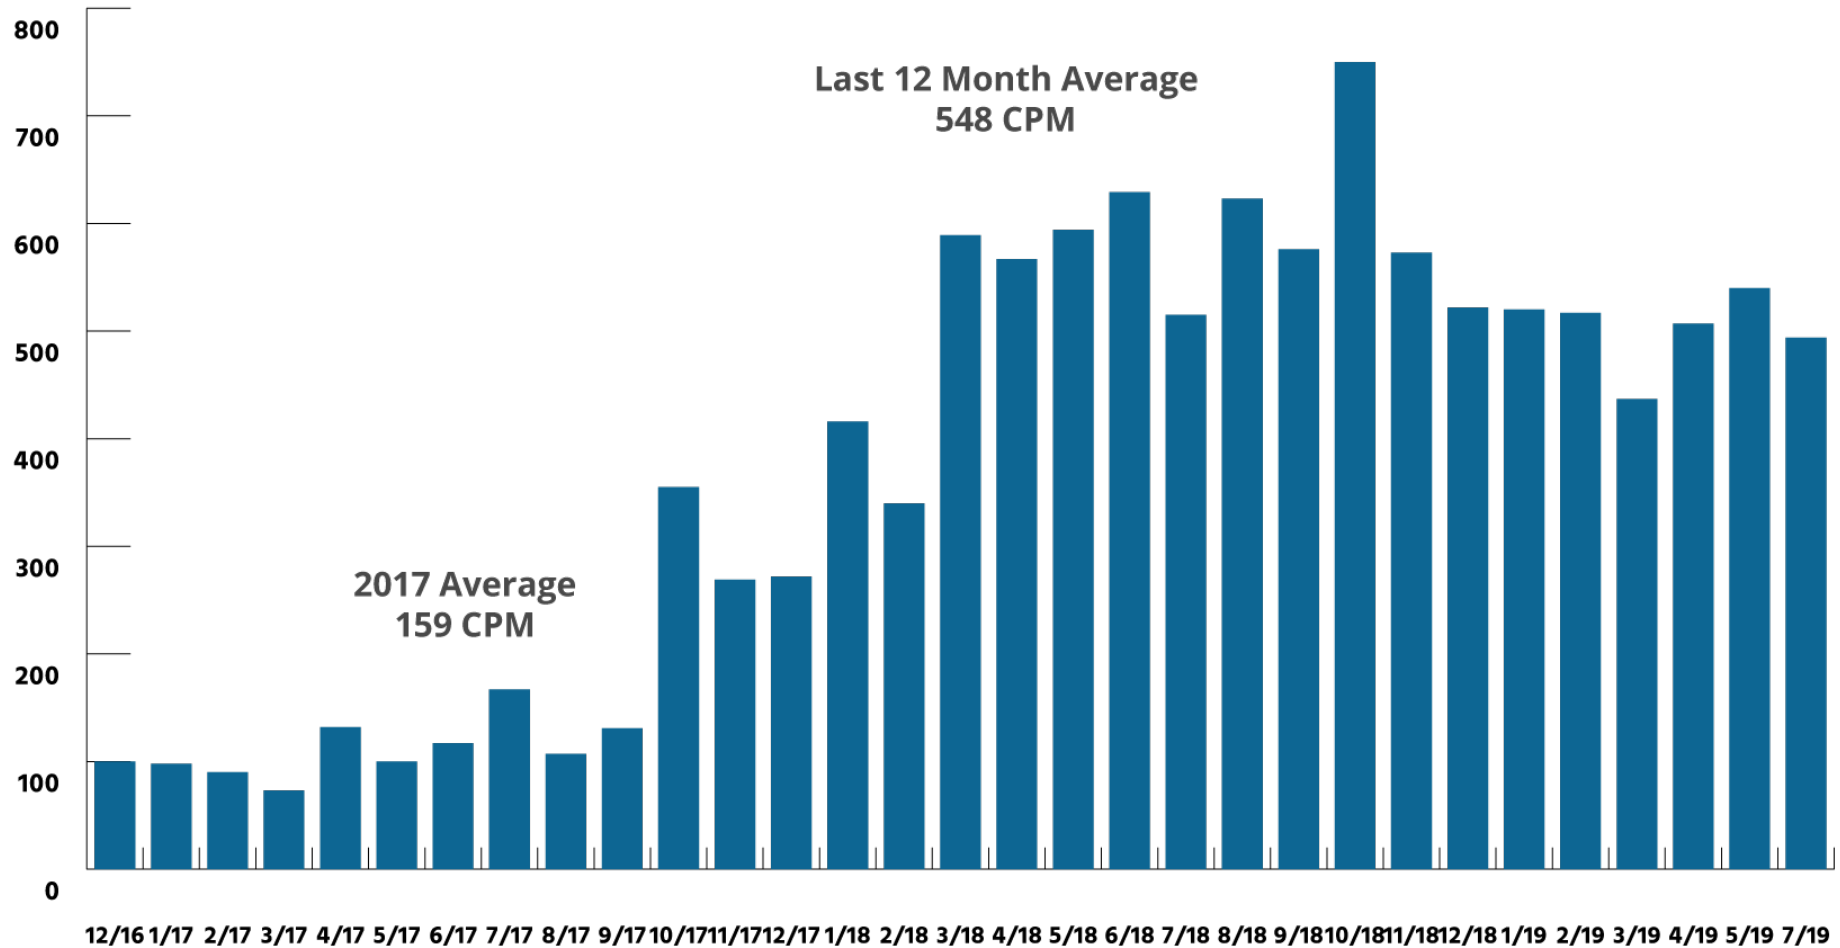

DOT-111 LEGACY TANK TO 117R - ETHANOL

Sources: 07/01/2019 UMLER