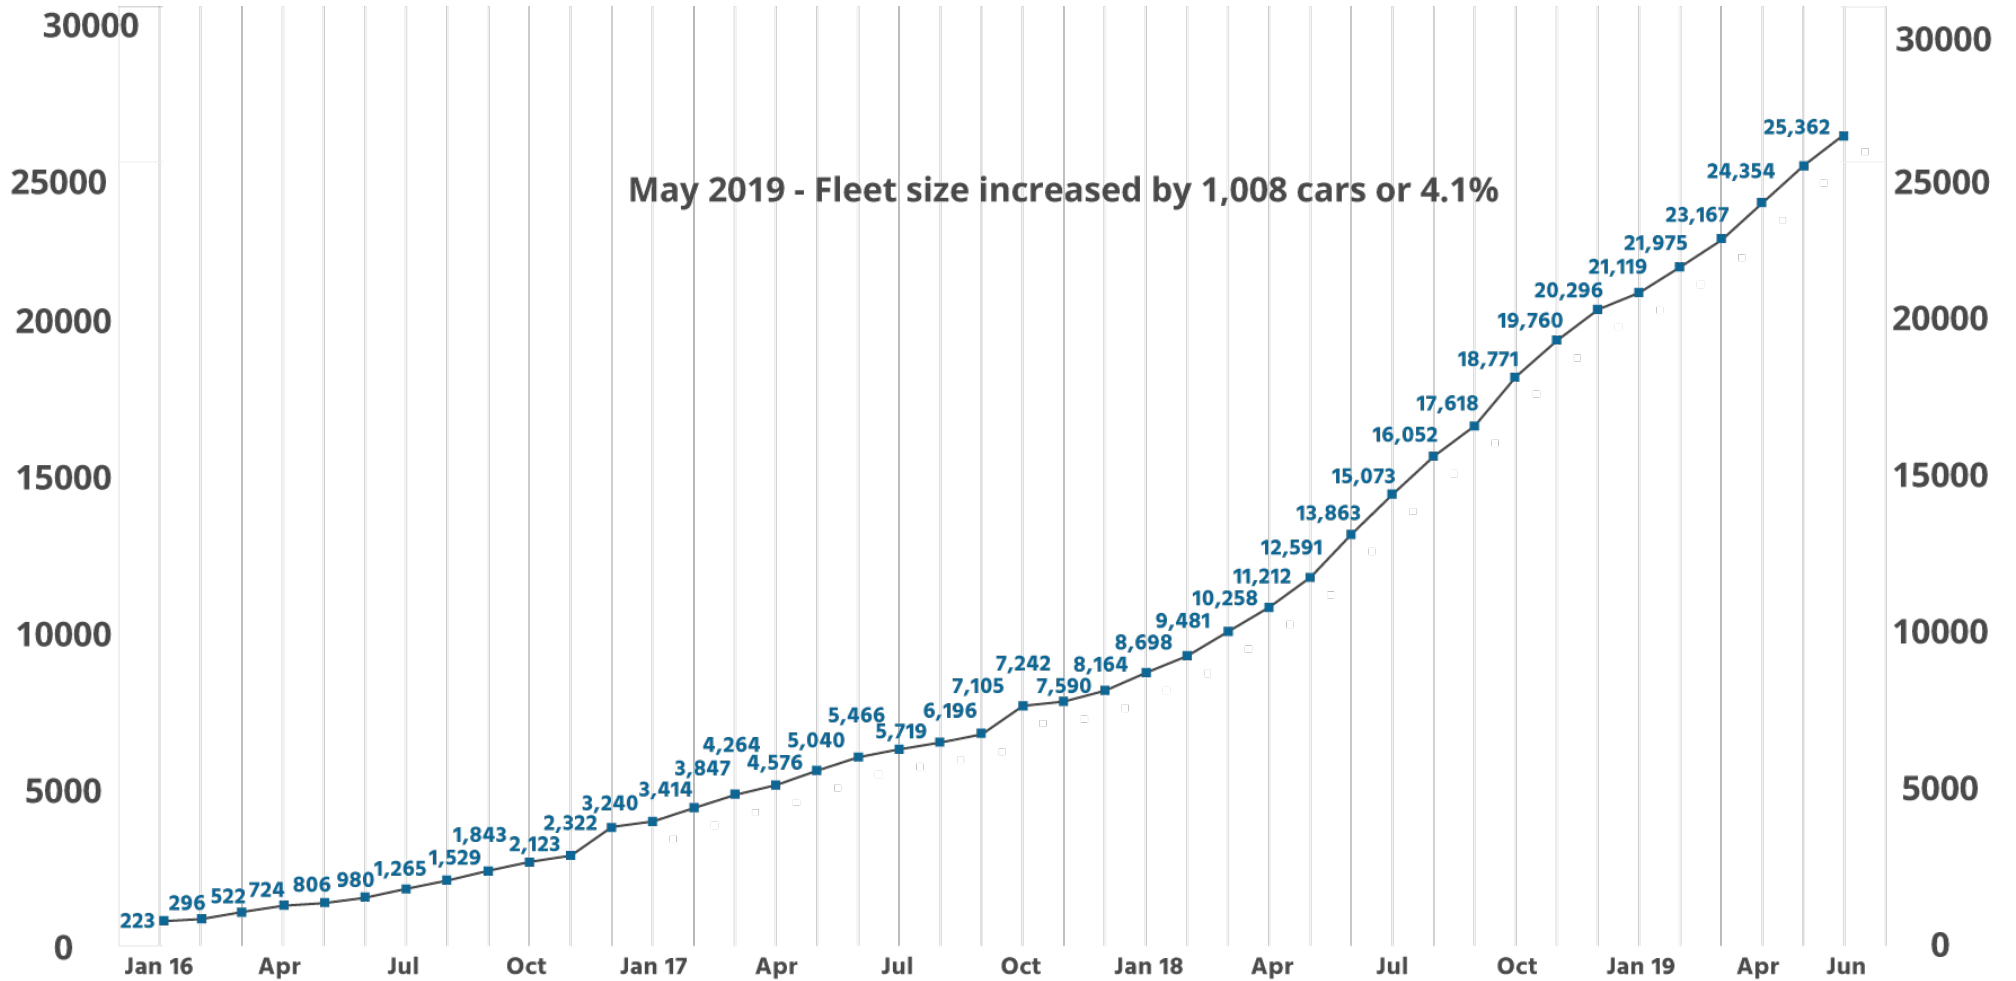

### 117R FLEET GROWTH

Sources: 07/01/2019 UMLER