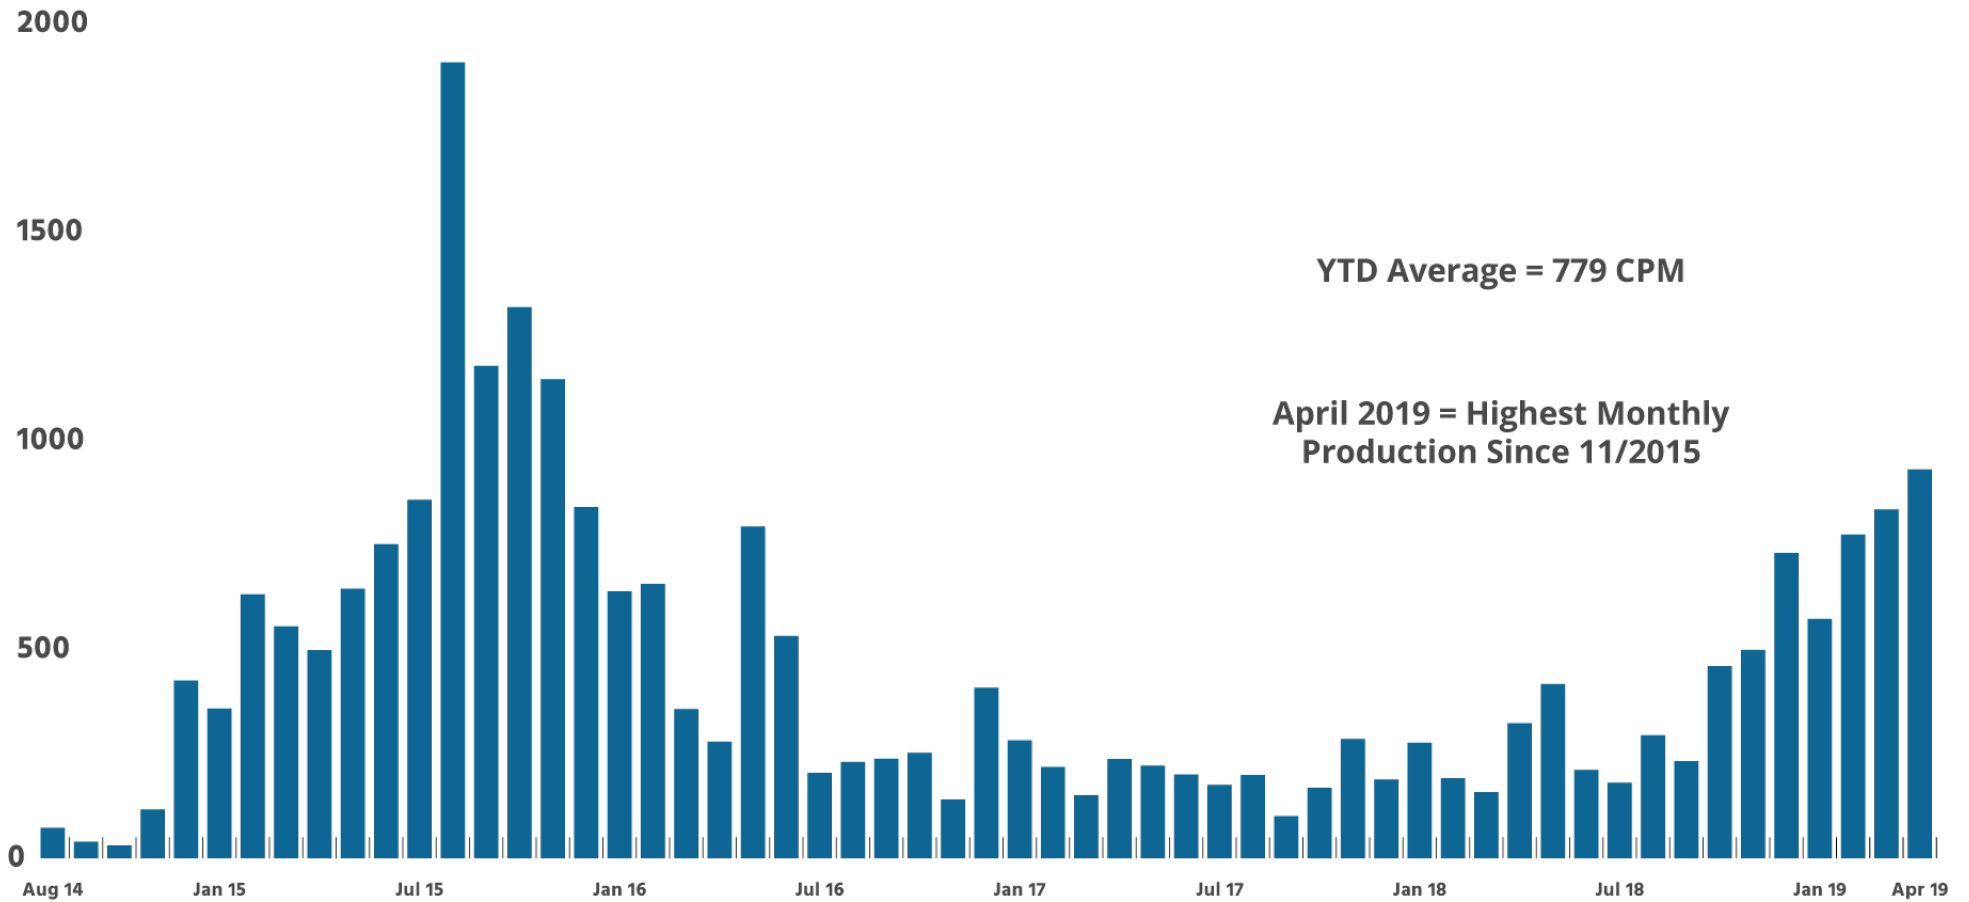

DOT-117J & 120J200 MONTHLY PRODUCTION

Sources: 05/01/2019 UMLER