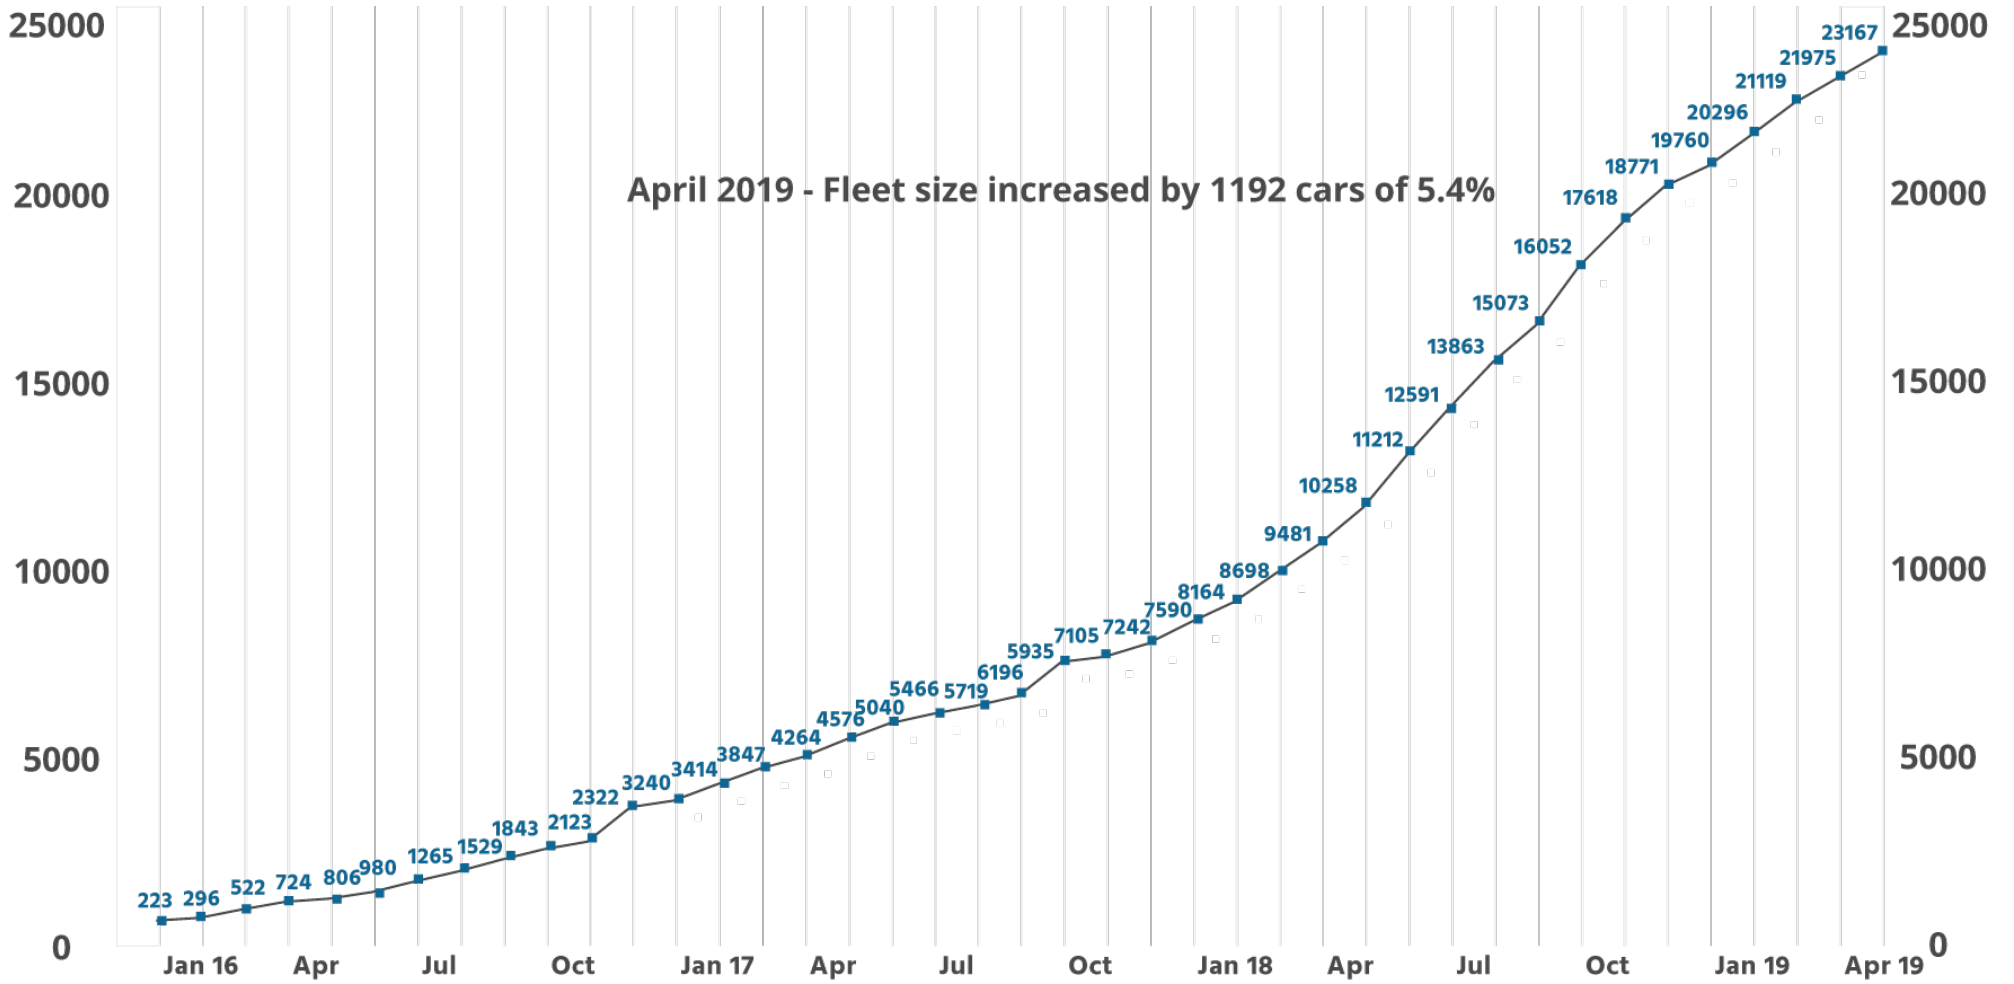

117R FLEET GROWTH

Sources: 05/01/2019 UMLER