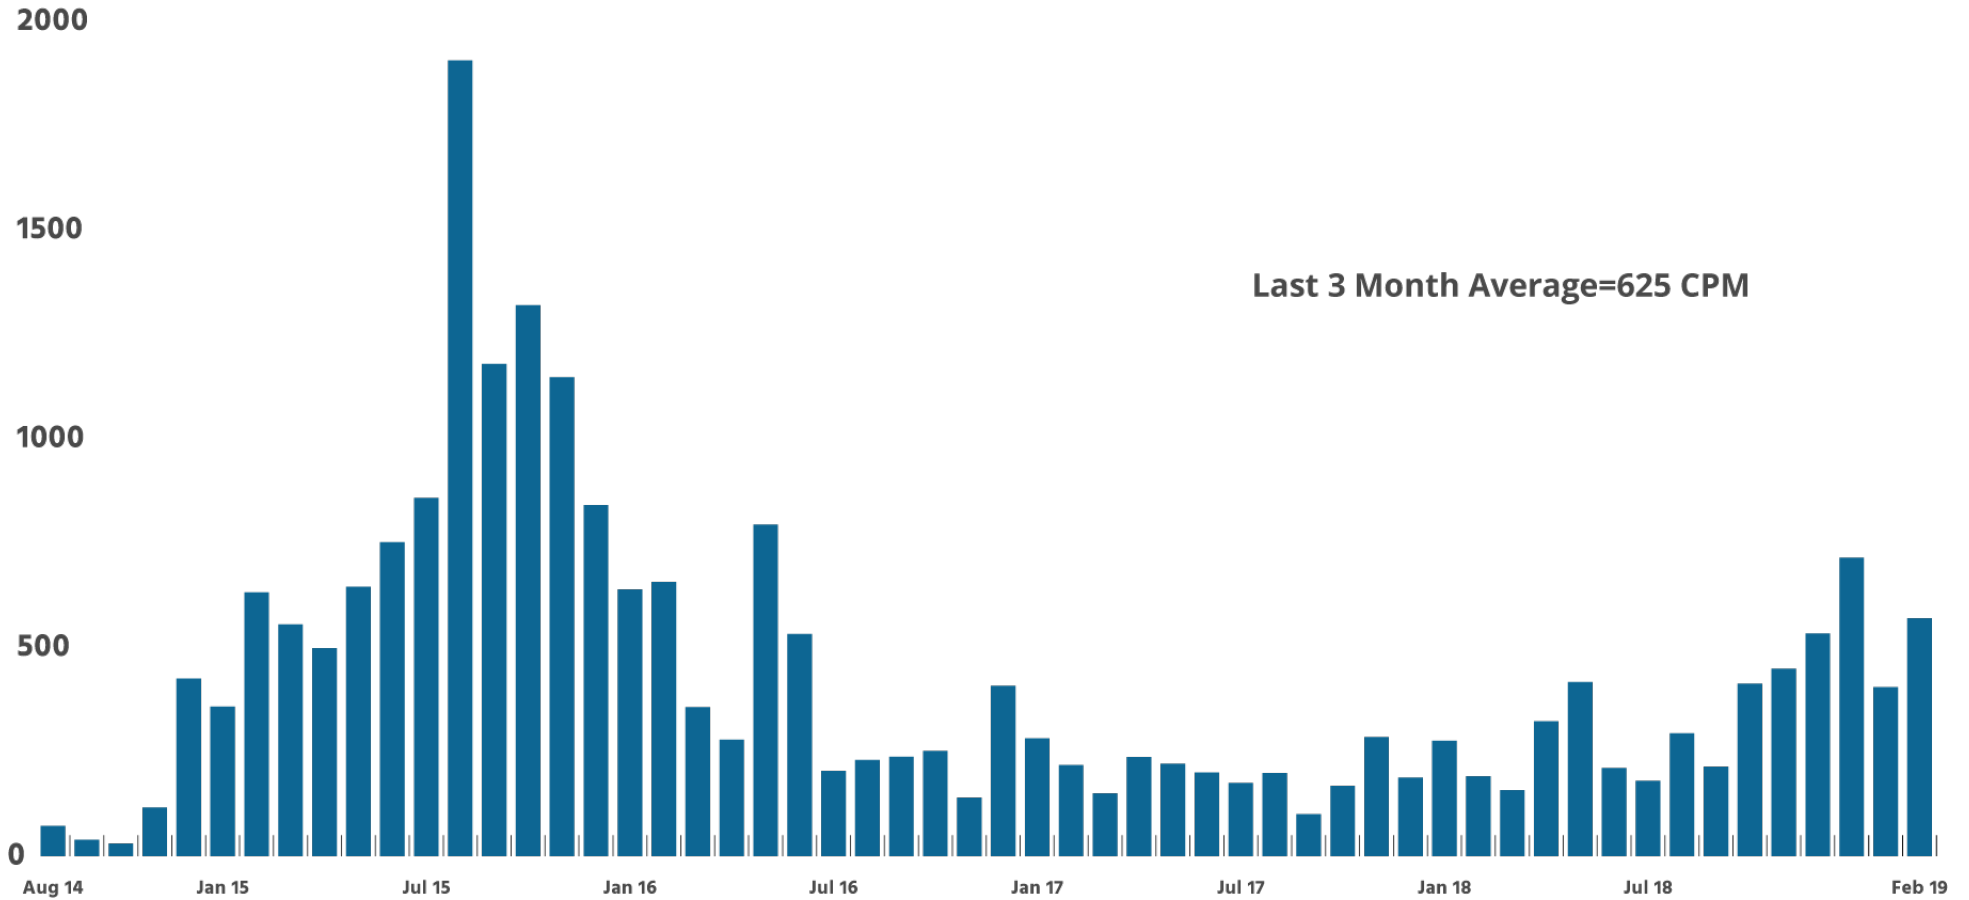

DOT-117J & 120J200 MONTHLY PRODUCTION

Sources: 03/01/2019 UMLER