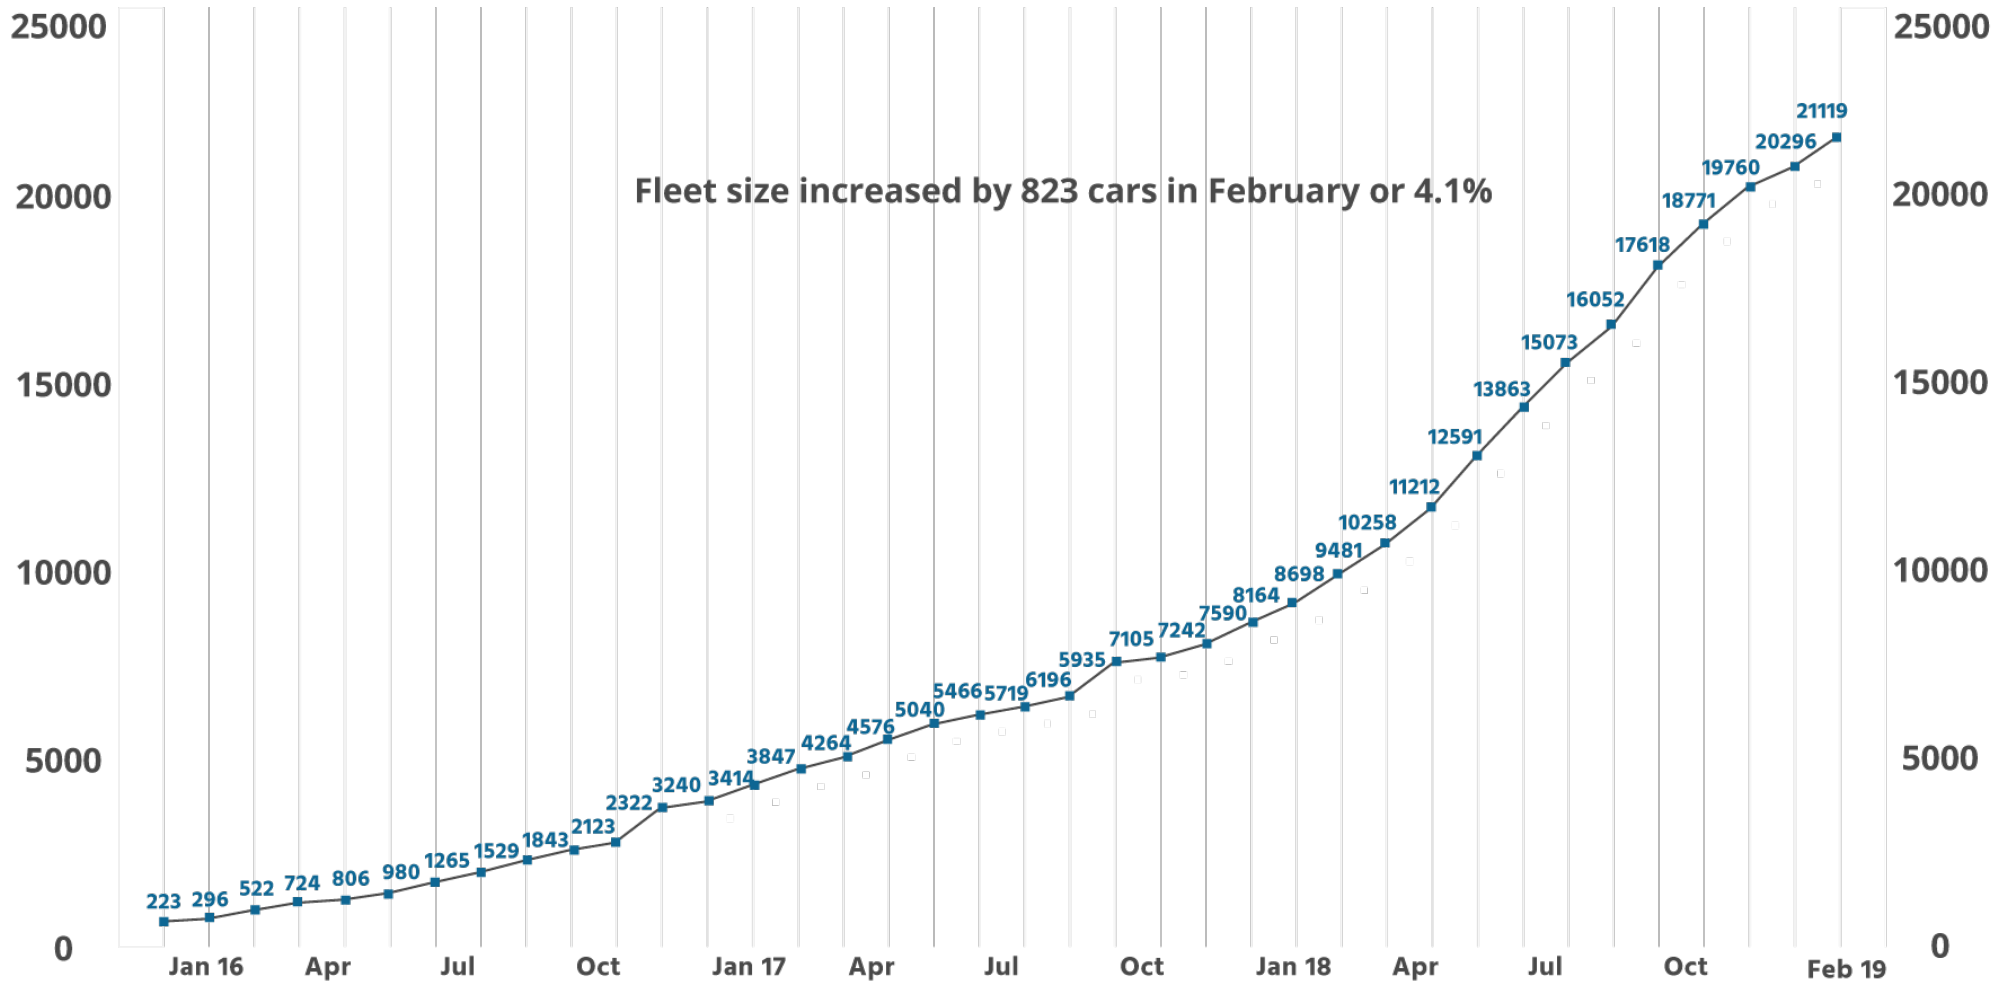

117R FLEET GROWTH

Sources: 03/01/2019 UMLER