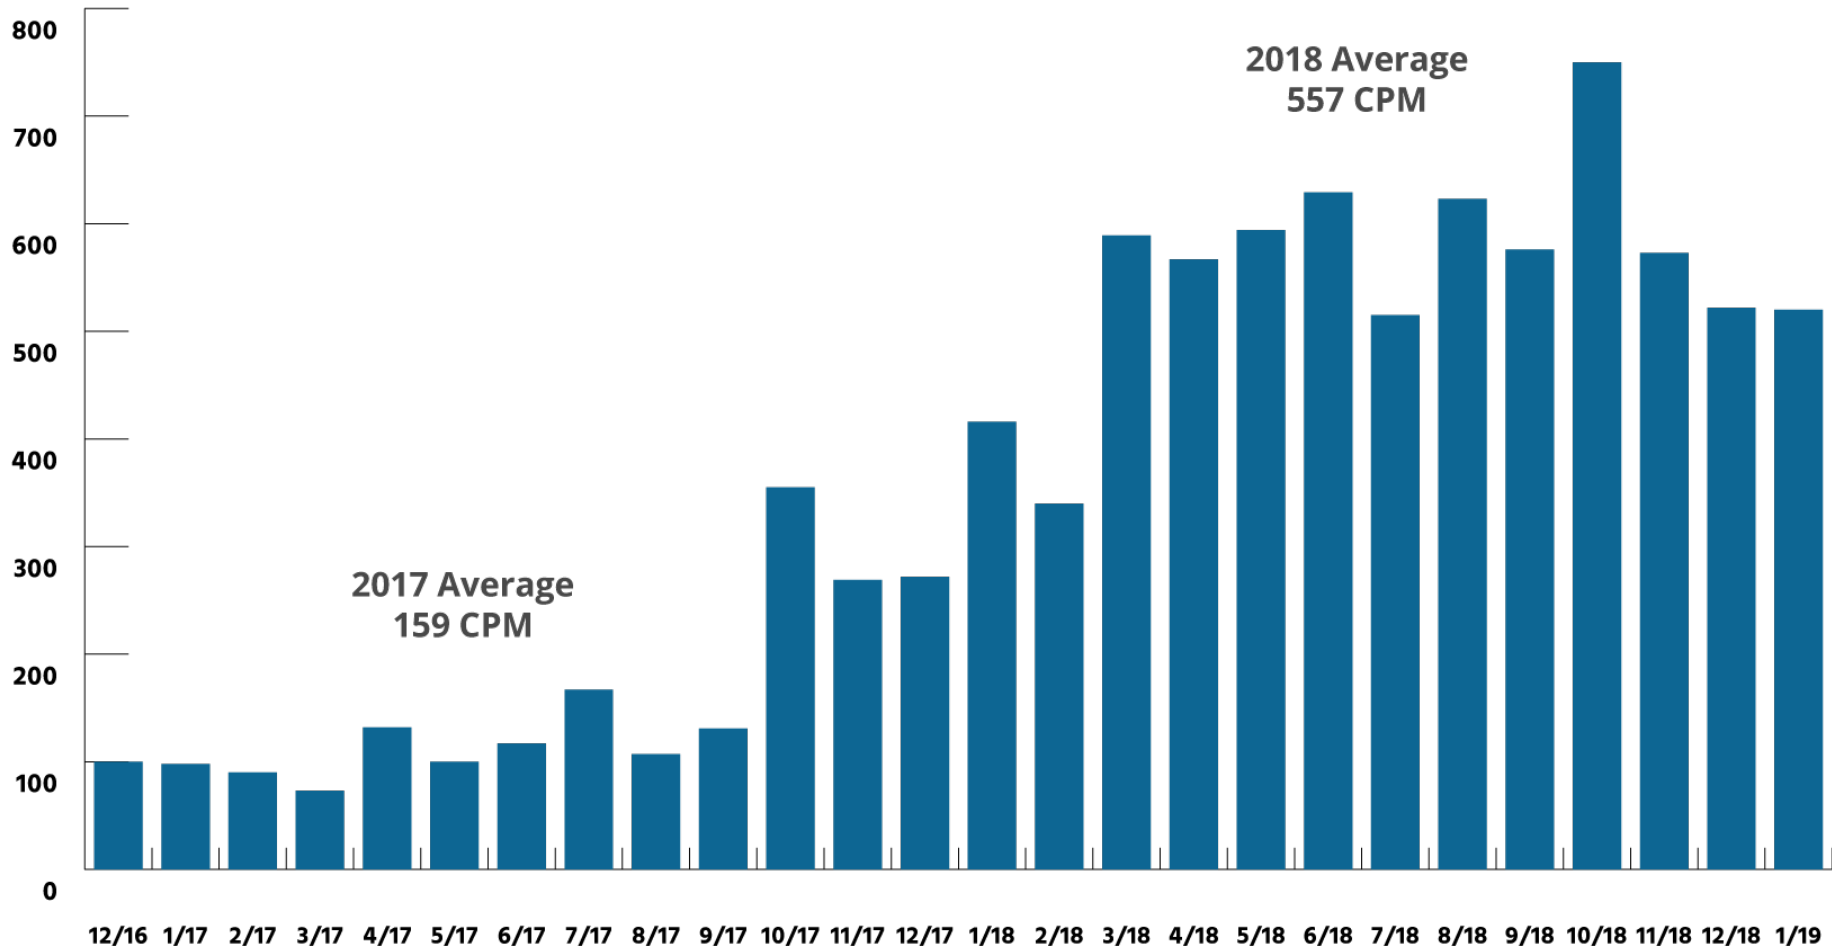

DOT-111 LEGACY TANK TO 117R - ETHANOL

Sources: 02/01/2019 UMLER