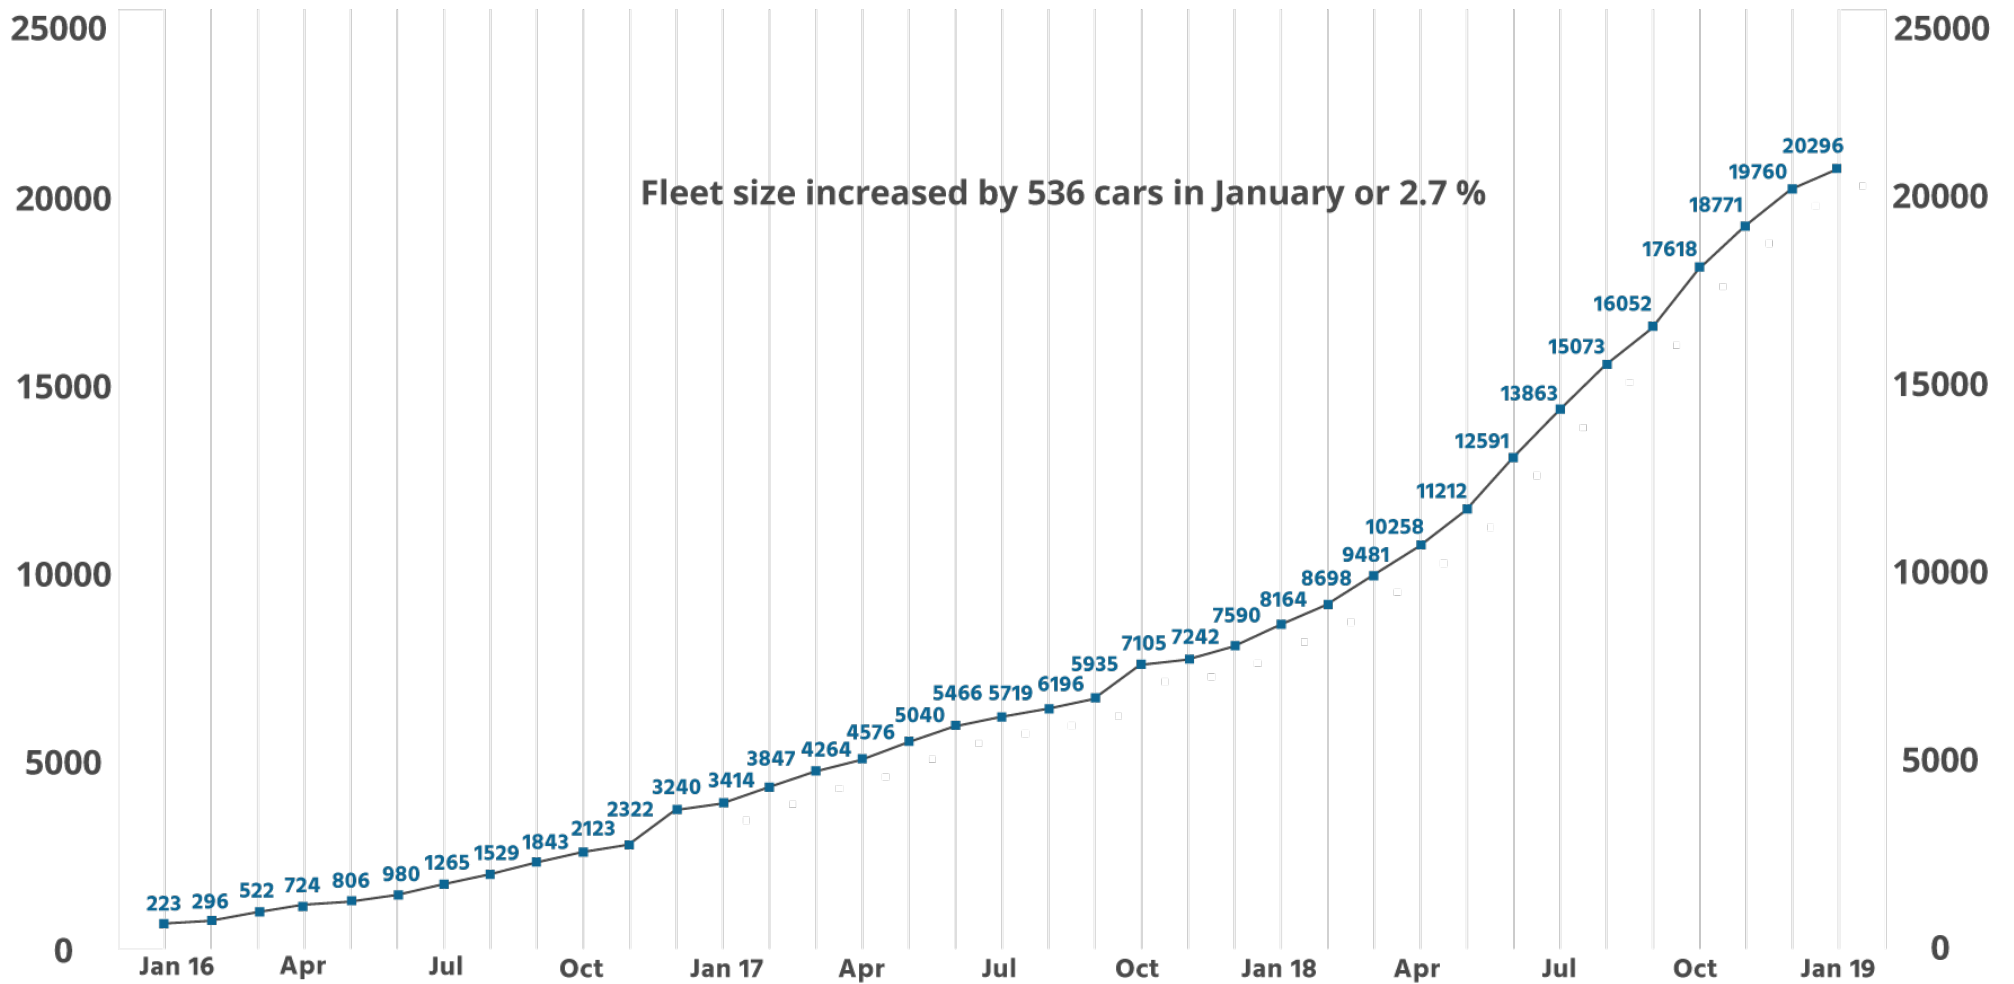

117R FLEET GROWTH

Sources: 02/01/2019 UMLER