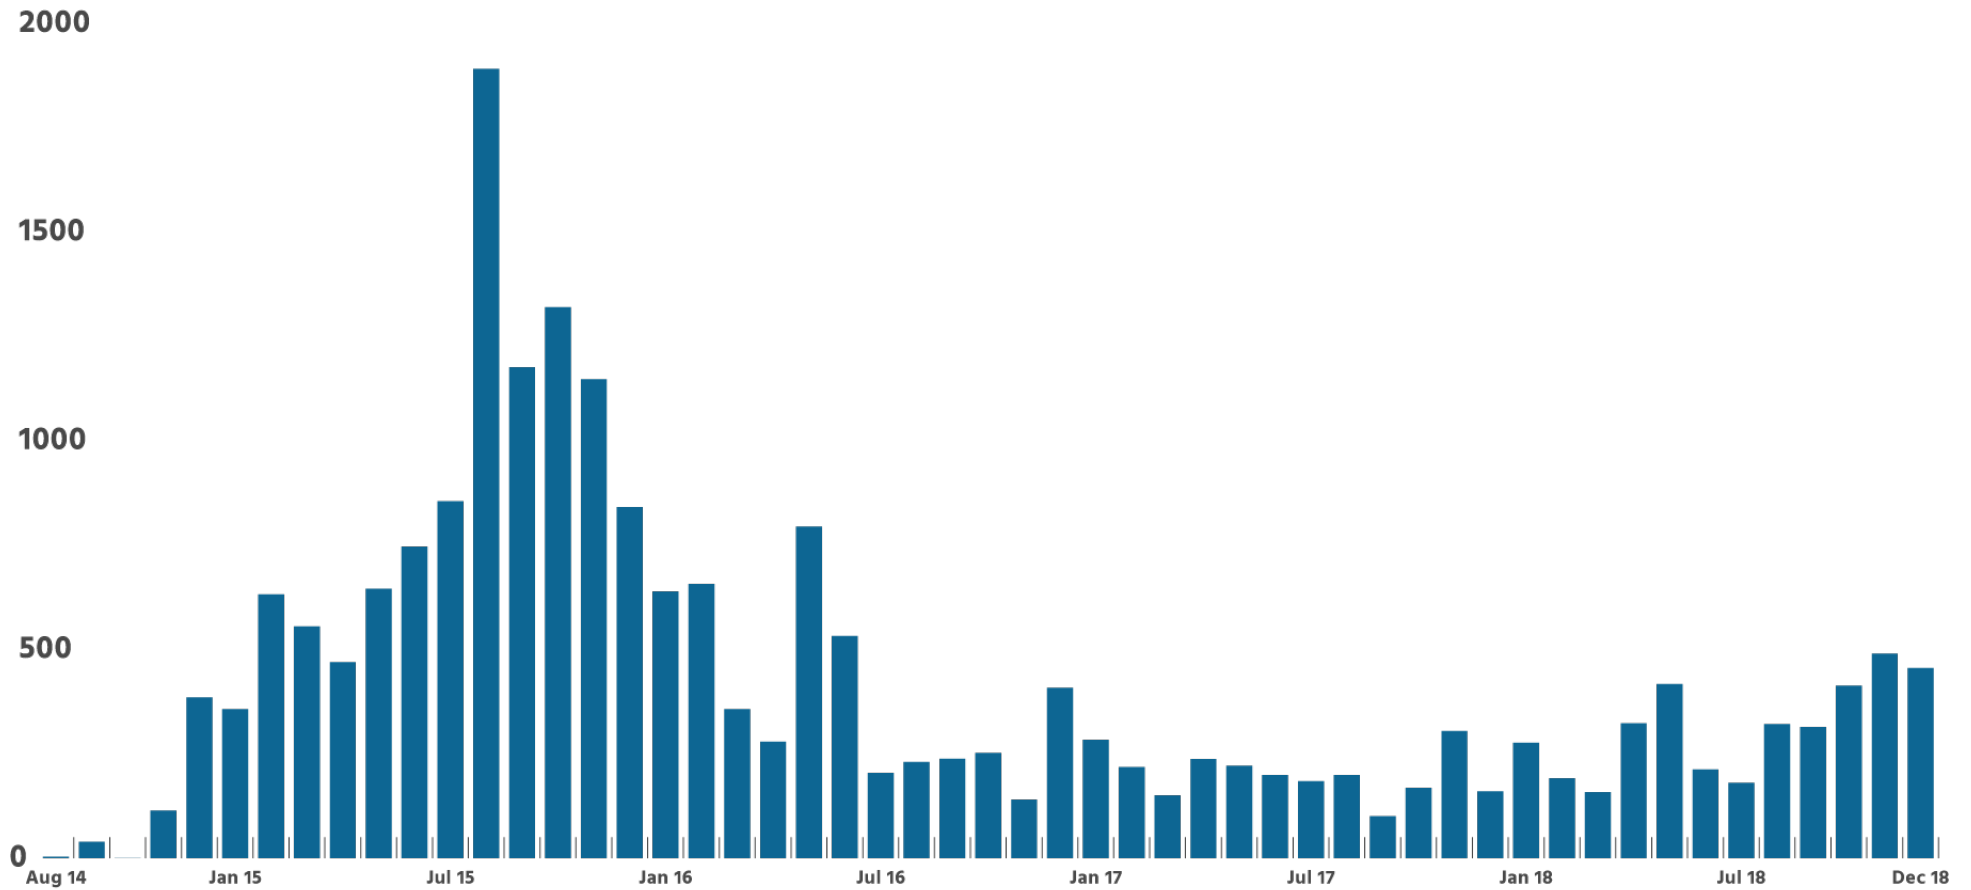

DOT-117J & 120J200 MONTHLY PRODUCTION

Sources: 01/01/2019 UMLER