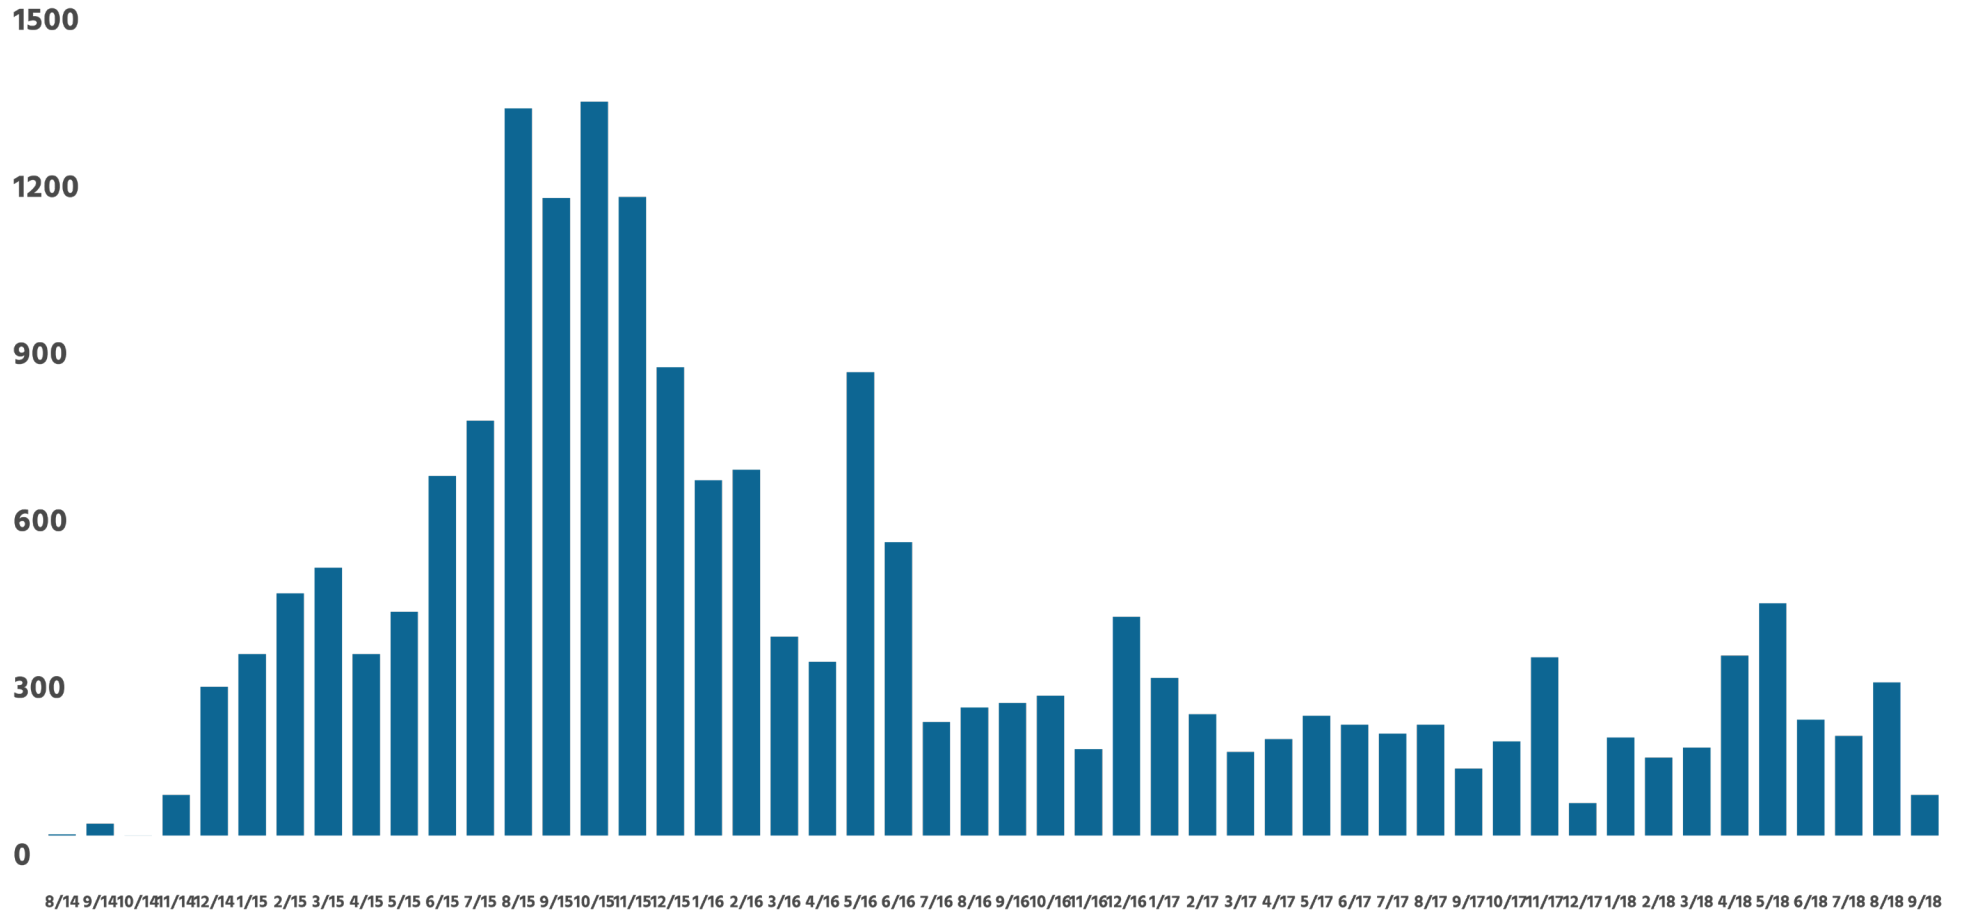

DOT 117J & 120J200 MONTHLY PRODUCTION

Sources: 10/01/2018 UMLER