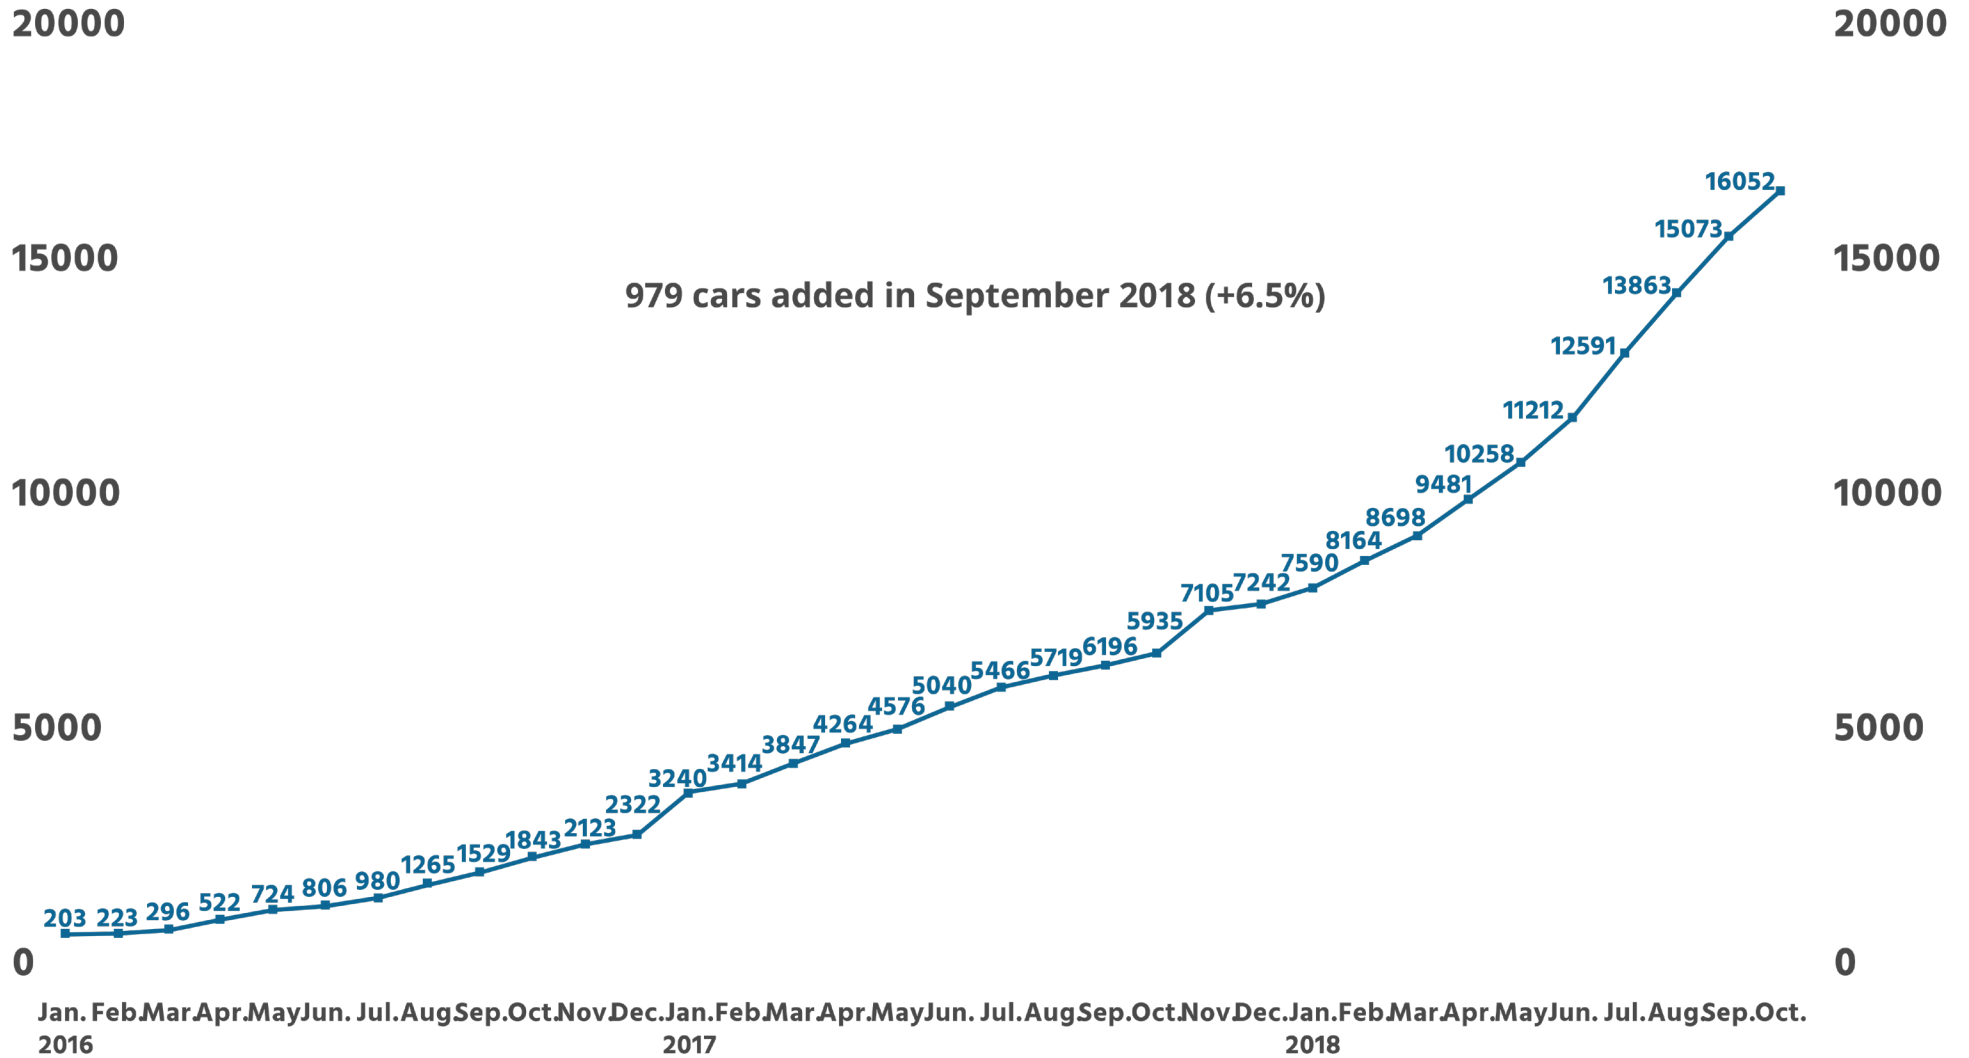

117R FLEET GROWTH

Sources: 10/01/2018 UMLER