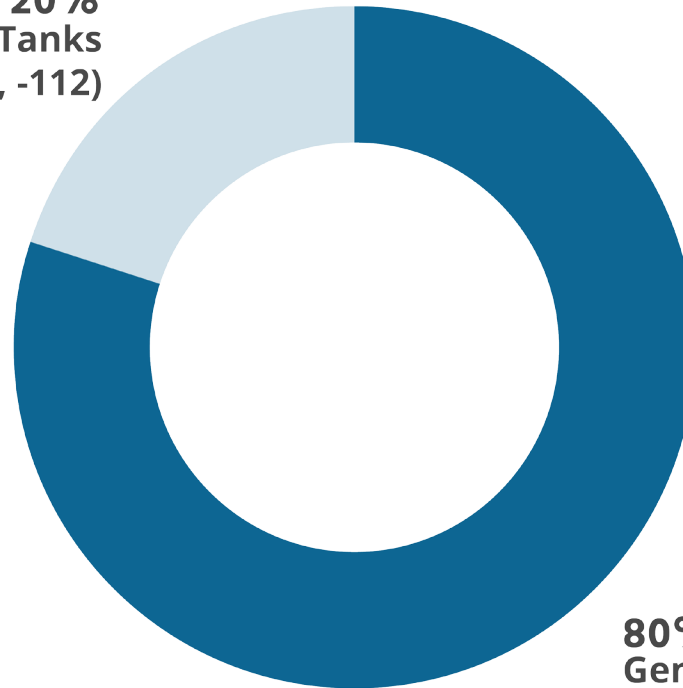

TANK CAR FLEET

20%
Pressure Tanks
(DOT-105, -112)

Fleet Size = 414,780 cars

80%
General Purpose Tanks
(DOT-111, -117 & AAR-211)