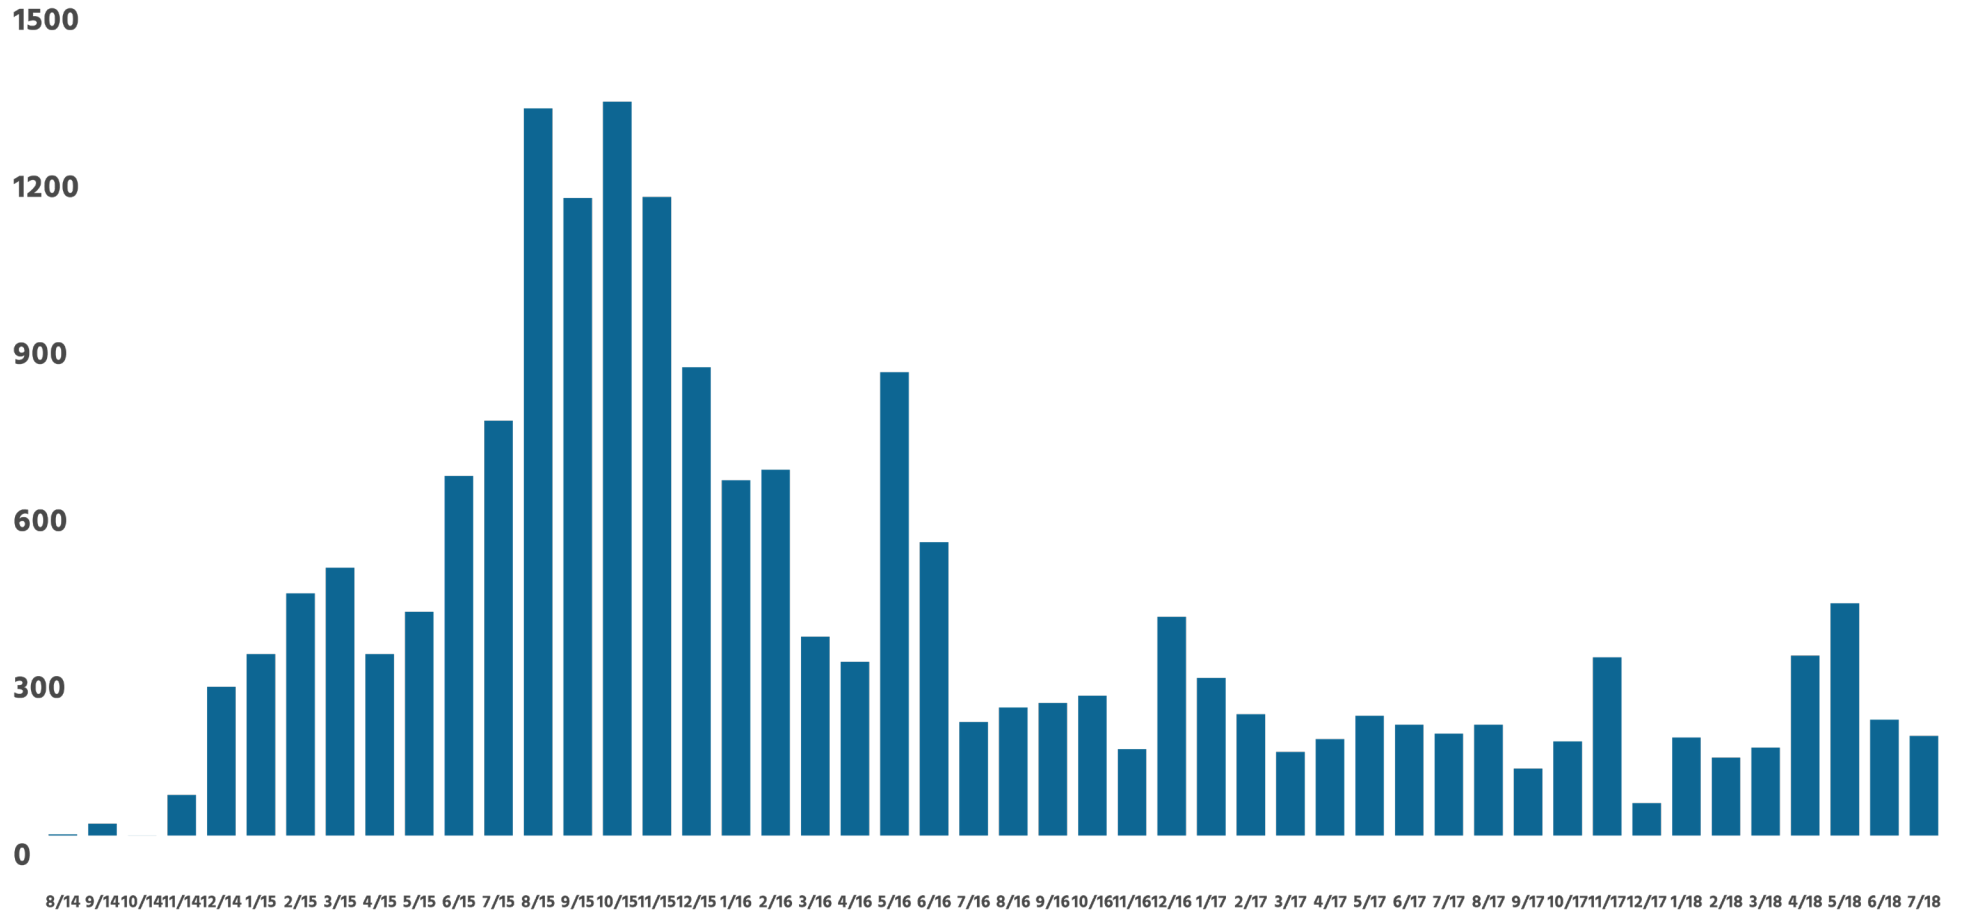

## DOT 117J & 120J200 MONTHLY PRODUCTION

Sources: 8/01/2018 UMLER