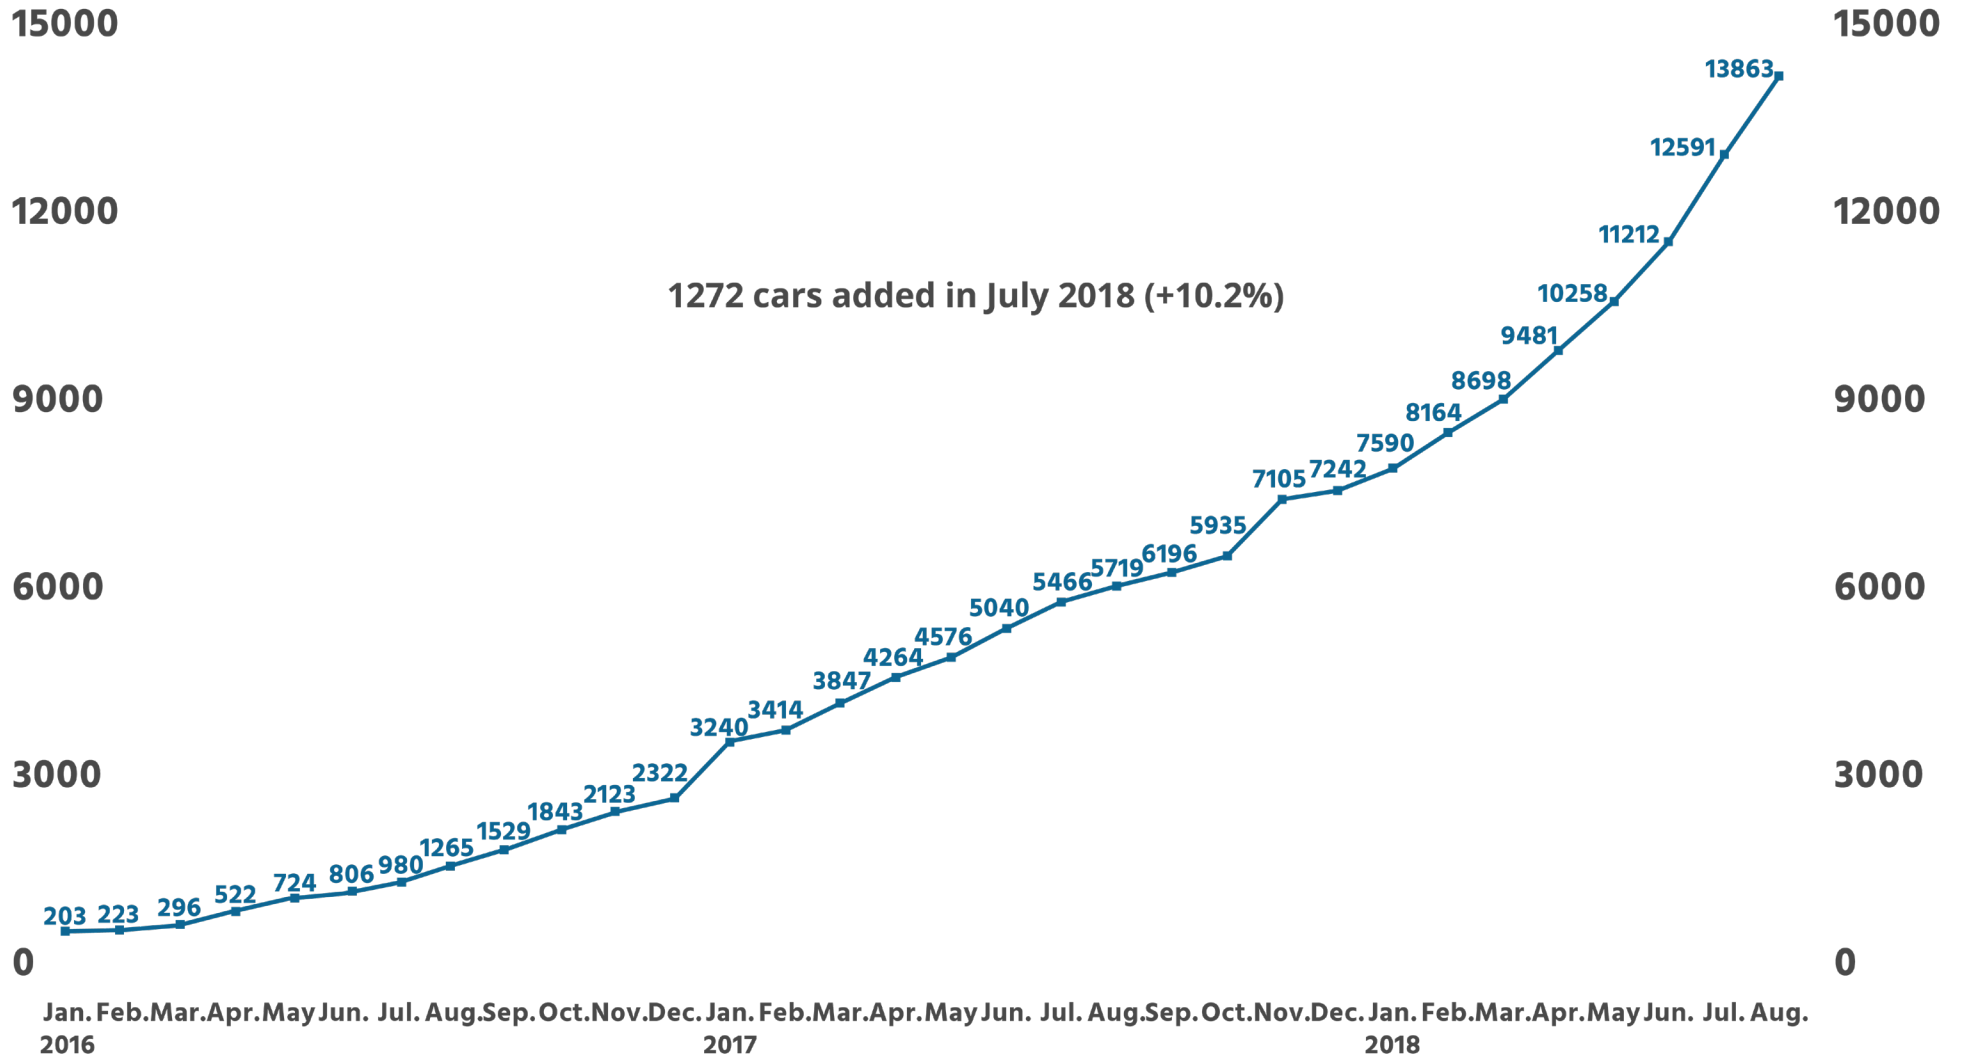

117R FLEET GROWTH

Sources: 8/01/2018 UMLER