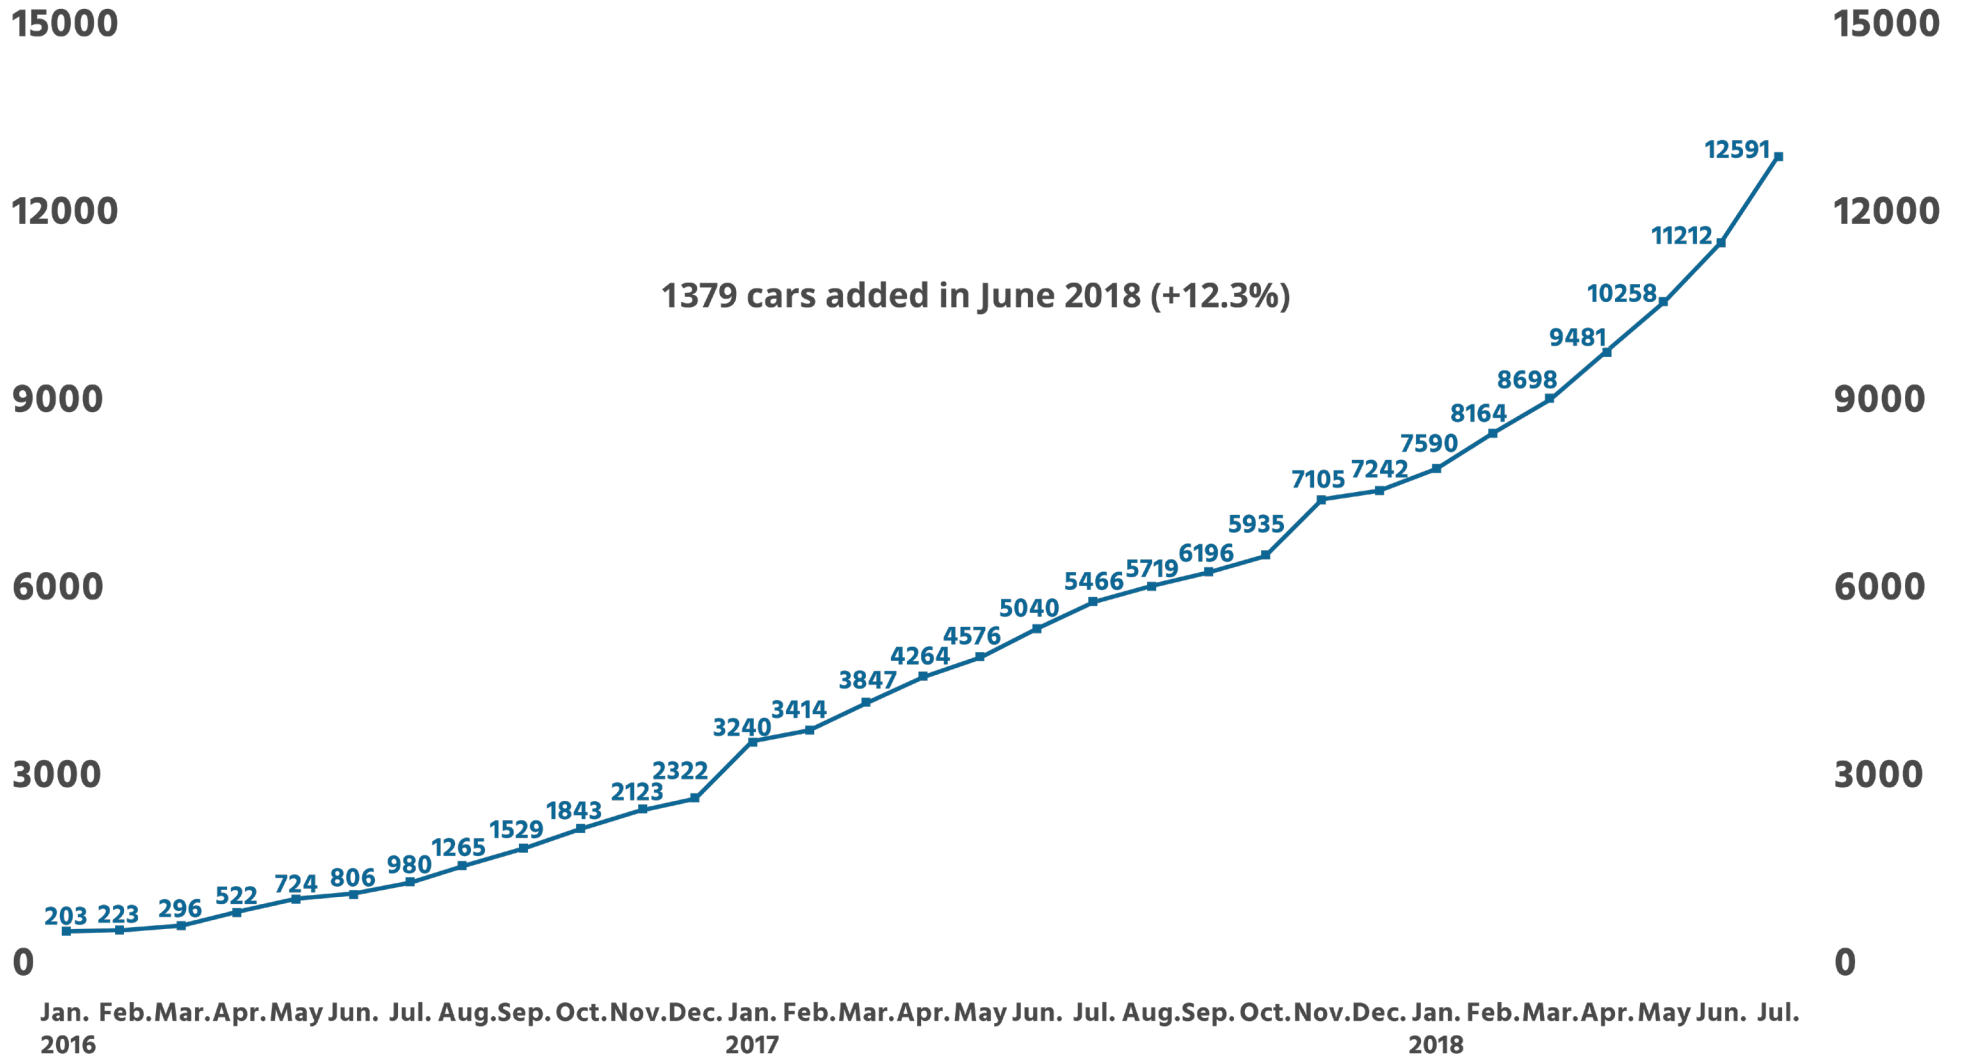

### 117R FLEET GROWTH

Sources: 7/01/2018 UMLER