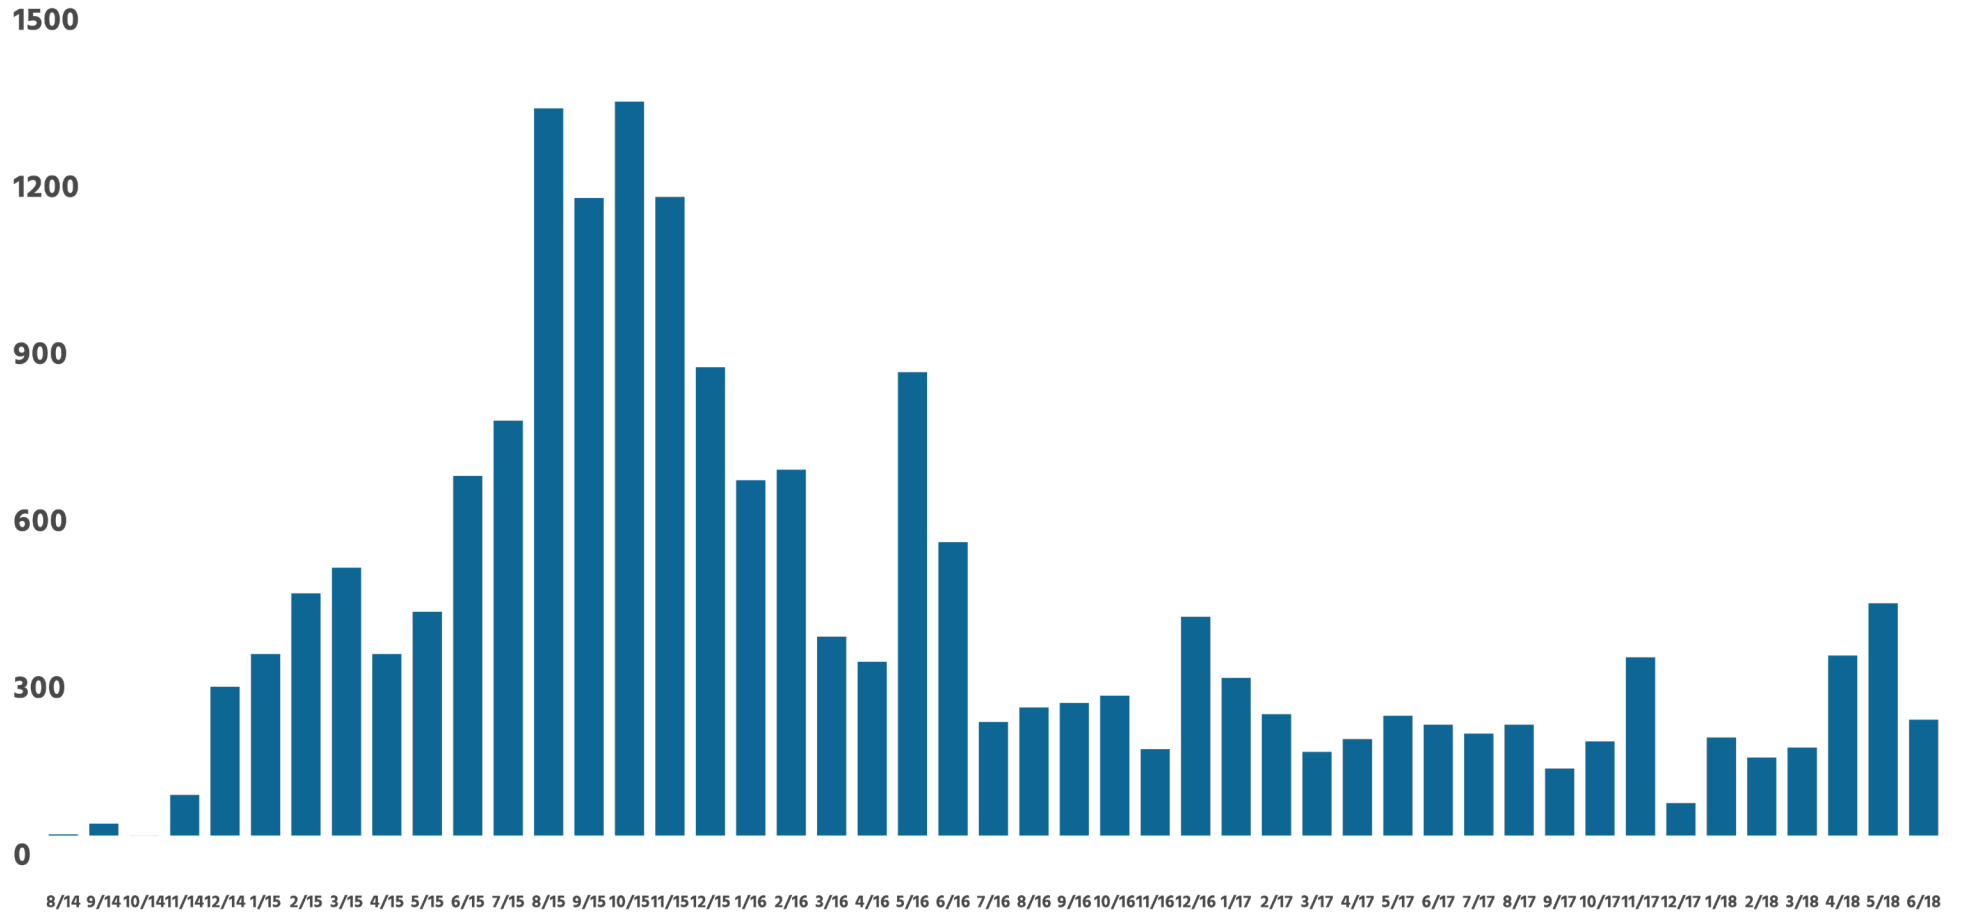

DOT 117J & 120J200 MONTHLY PRODUCTION

Sources: 7/01/2018 UMLER