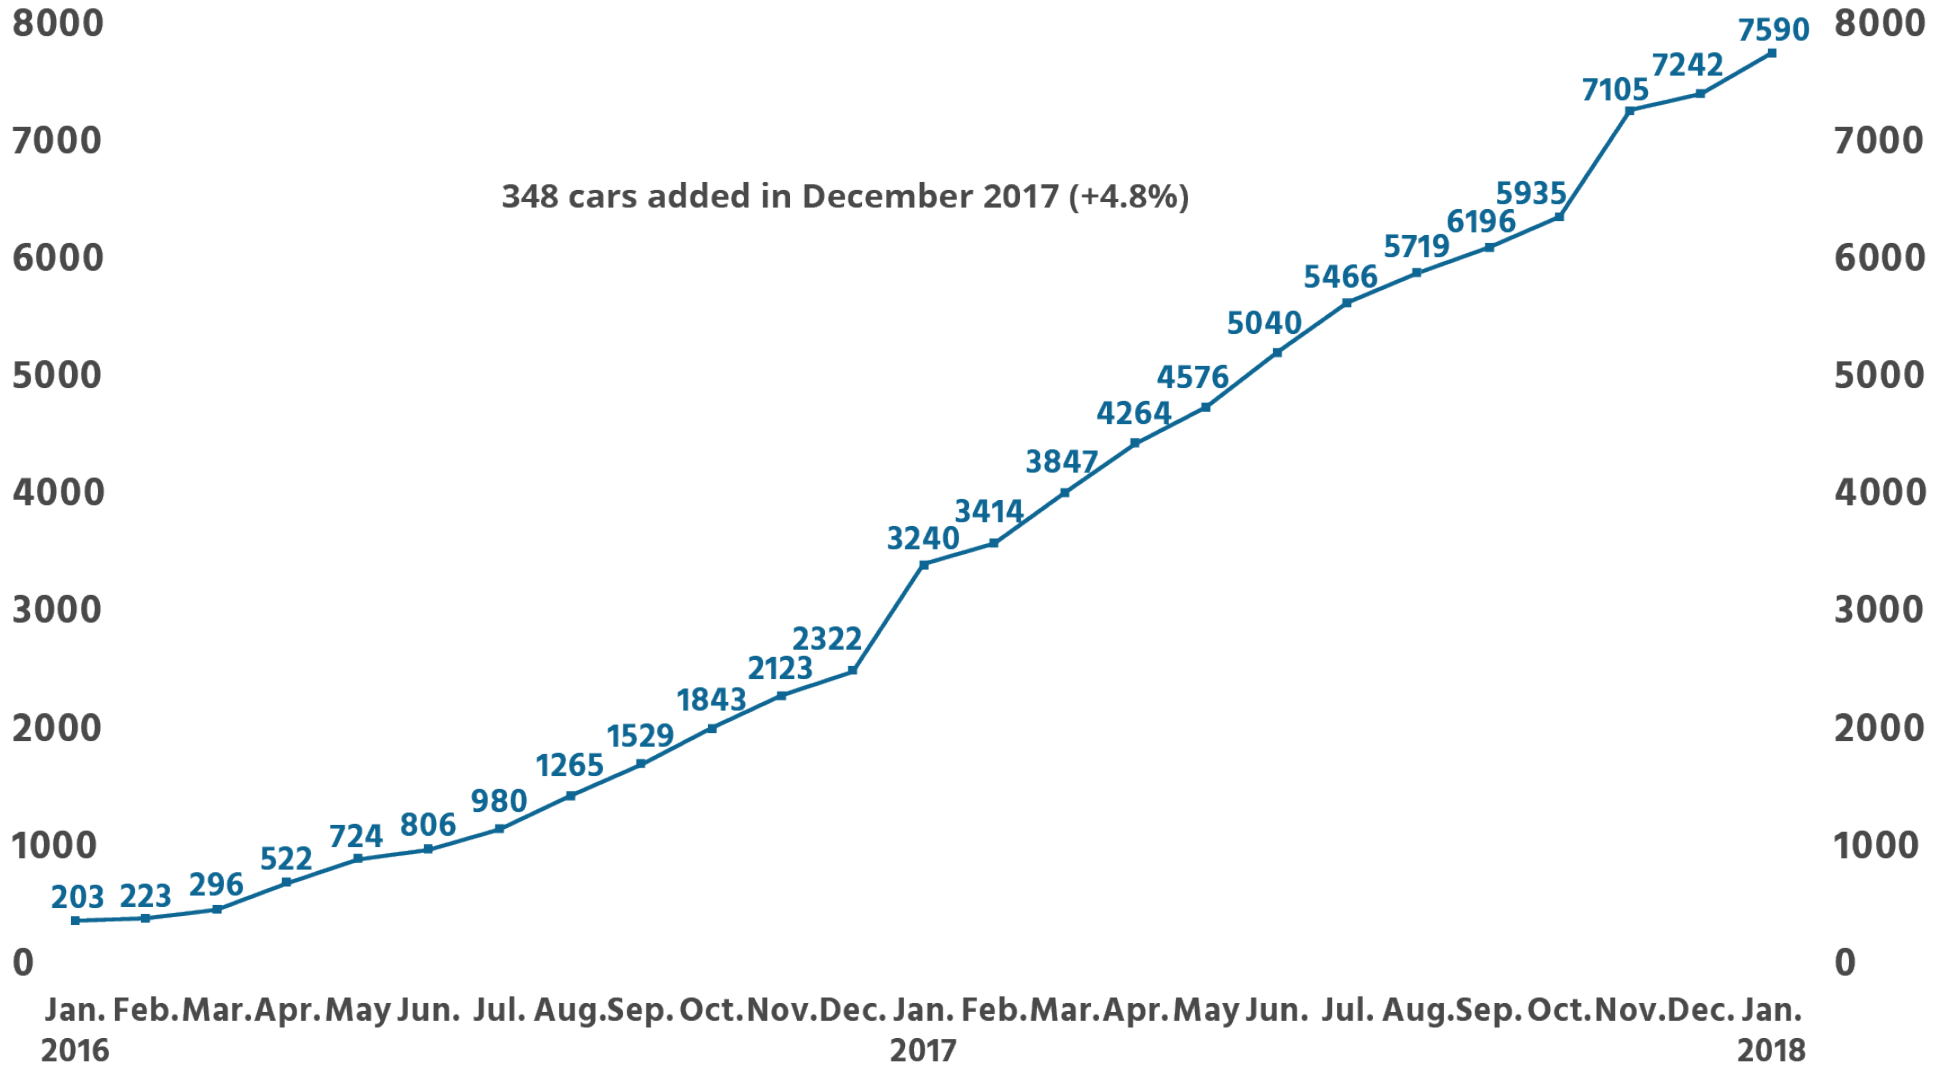

117R FLEET GROWTH

Sources: 1/01/2018 UMLER